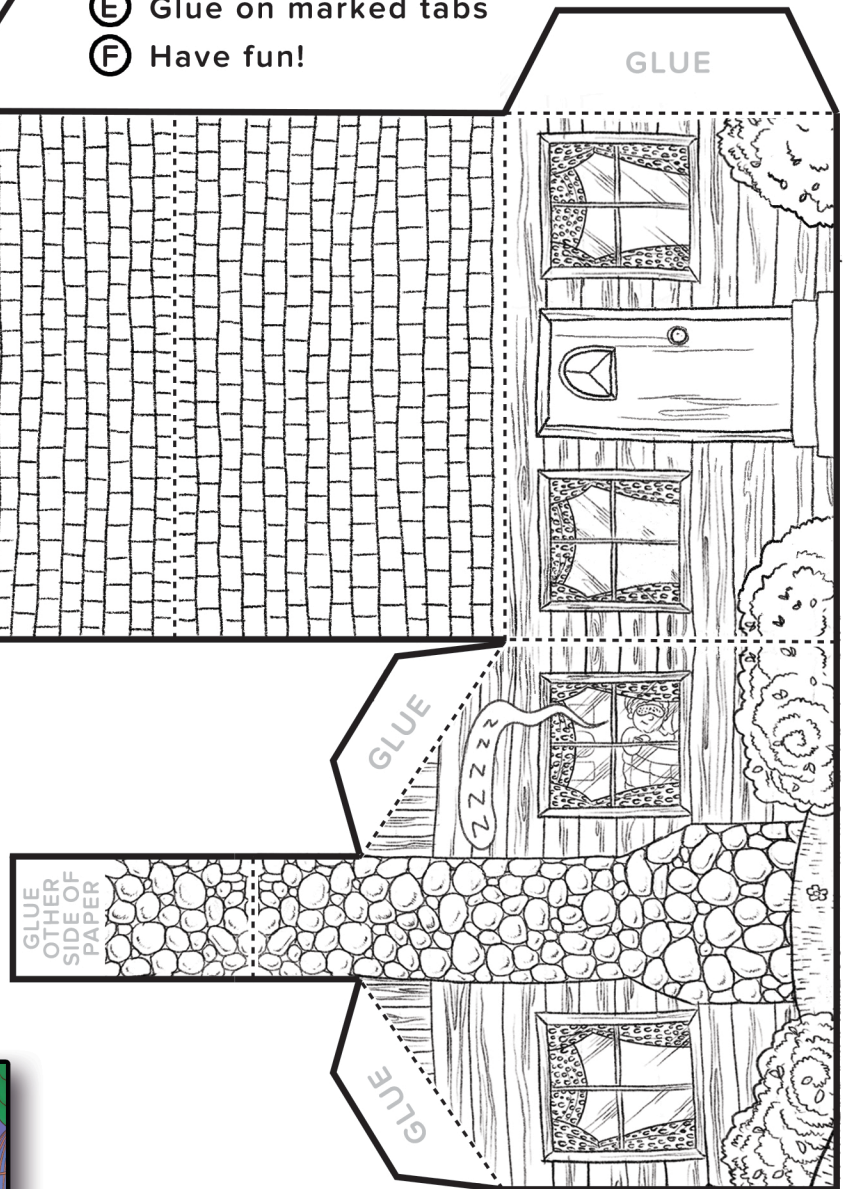

BUILD THE ZZZOOKEEPER'S CABIN!

- (A) Color!
- (B) Cut along solid lines
- (C) Glue other side of chimney and fold down
- (D) Fold along dashed lines
- (E) Glue on marked tabs
- (F) Have fun!

**AVAILABLE
SEPTEMBER 4th, 2018!**