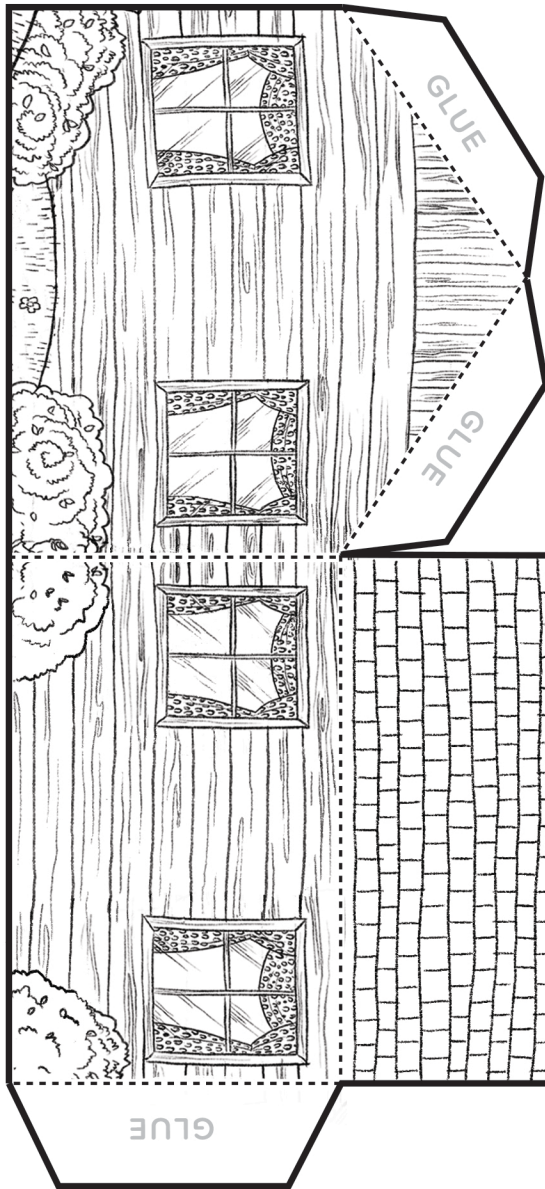

BUILD THE ZZZOOKEEPER'S CABIN!

- (A) Color!
- (B) Cut along solid lines
- (C) Glue other side of chimney and fold down
- (D) Fold along dashed lines
- (E) Glue on marked tabs
- (F) Have fun!

**AVAILABLE
SEPTEMBER 4th, 2018!**